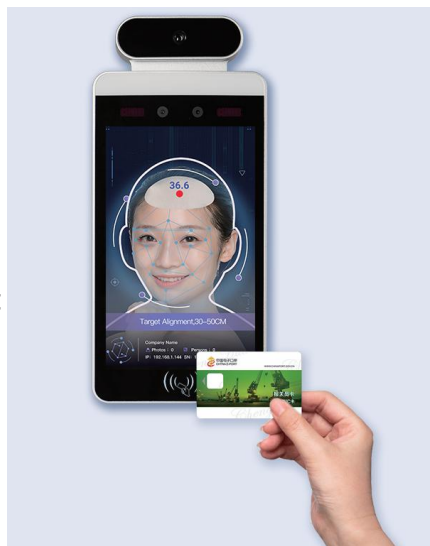

APPLICATION

- Hospitals and Institutions
- Factories and Offices
- Schools and Learning Facilities
- Distribution Centers
- Other Places With Heavy Traffic
- Access control