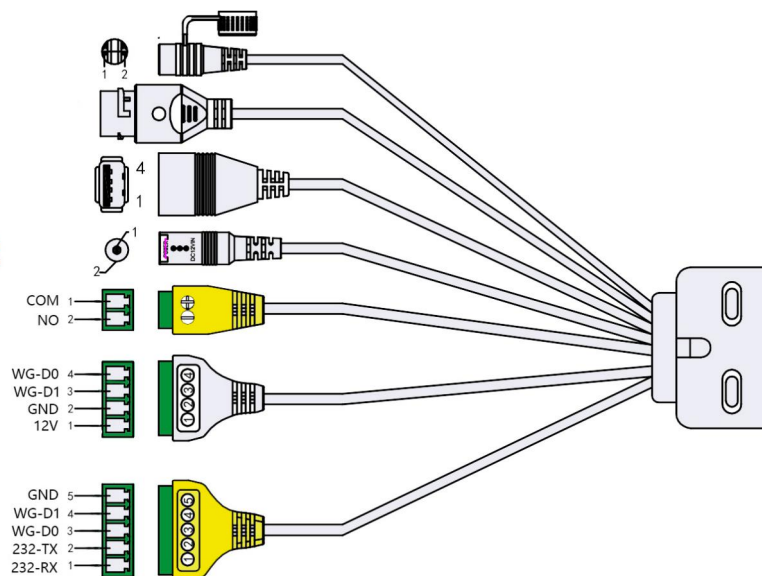

Temperature Detection

Melexis
INSPIRED ENGINEERING

LED Light

We get supported by Melexis.
Accuracy: $\leq \pm 0.5^\circ$

Thermal Tablet

Connector

WIRE INTERFACE DEFINITION

Relay Pin 1: COM
Pin 2: NO
Wigan Input Pin 1: 12V
Pin 2: GND
Pin 3: WG-D1
Pin 4: WG-D0
Wigan Output
Pin 1: 232-RX
Pin 2: 232-TX
Pin 3: WG-D0
Pin 4: WG-D1
Pin 5: GND

Reset

Ethernet

USB2.0

12V input

Relay

Wiegand input

Wiegand output
Serial Port

Stand for option