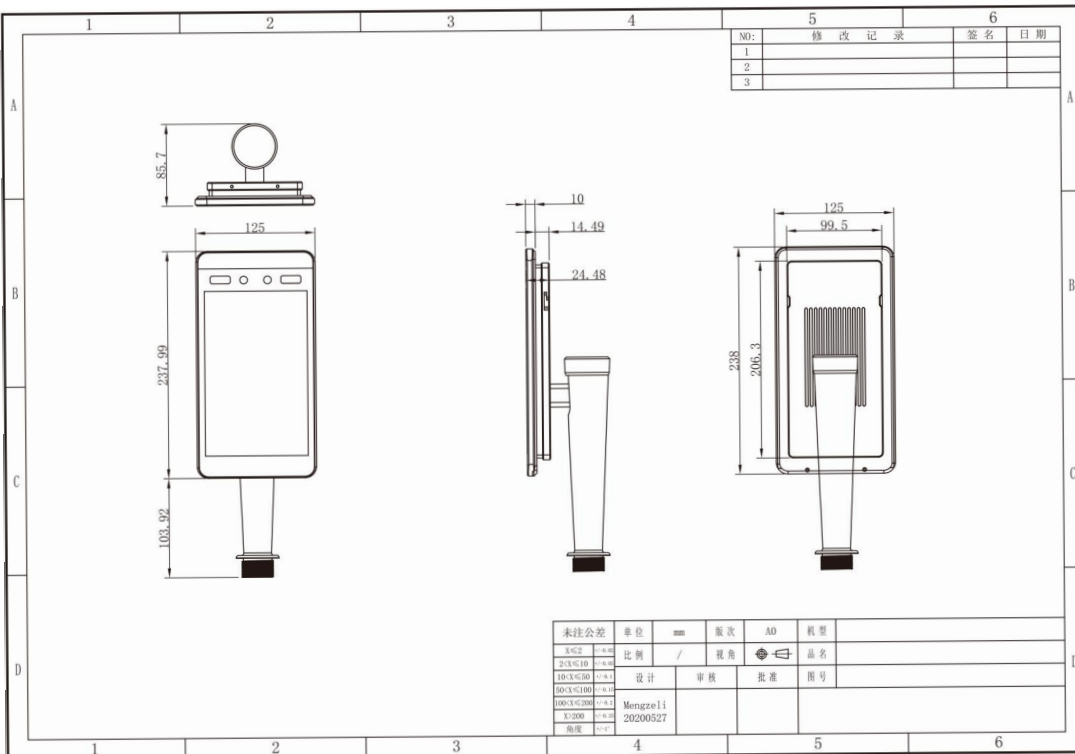

8" Thermal tablet drawing

10" Thermal tablet drawing

Thermal Tablet

Thermal Tablet		
Model	FS800/FS100	
Camera	Resolution	200Wpixel
	Type	Binocular wide dynamic camera
	Focus distance	30-50cm suggested
	White balance	automatically
Screen	Size	8.0 inch / 10 inch IPS lcd panel
	Resolution	800×1280
Processor	CPU	RK3288 quad-core
	RAM	EMMC 8G
Network module	Supports Ethernet and WIFI	
Audio	Supports 2.5W / 4R speakers	
Accessories	Fill light	LED and IR dual fill light
Interface	Reset	X1
	Ethernet	X1
	USB2.0	X1
	12V DC	X1
	Relay	X1
	Wigan input	X1
	Wigan output	X1
	Function	Face Detection
Face library support		Up to 30,000
1: N face recognition		Support
1: 1 face comparison		Support
Stranger detection		Support
Identify distance configuration		Support
UI interface configuration		Support
Remote device upgrade		Support
Device interface		Interfaces include device, management, personnel/photo, management, record query, etc.