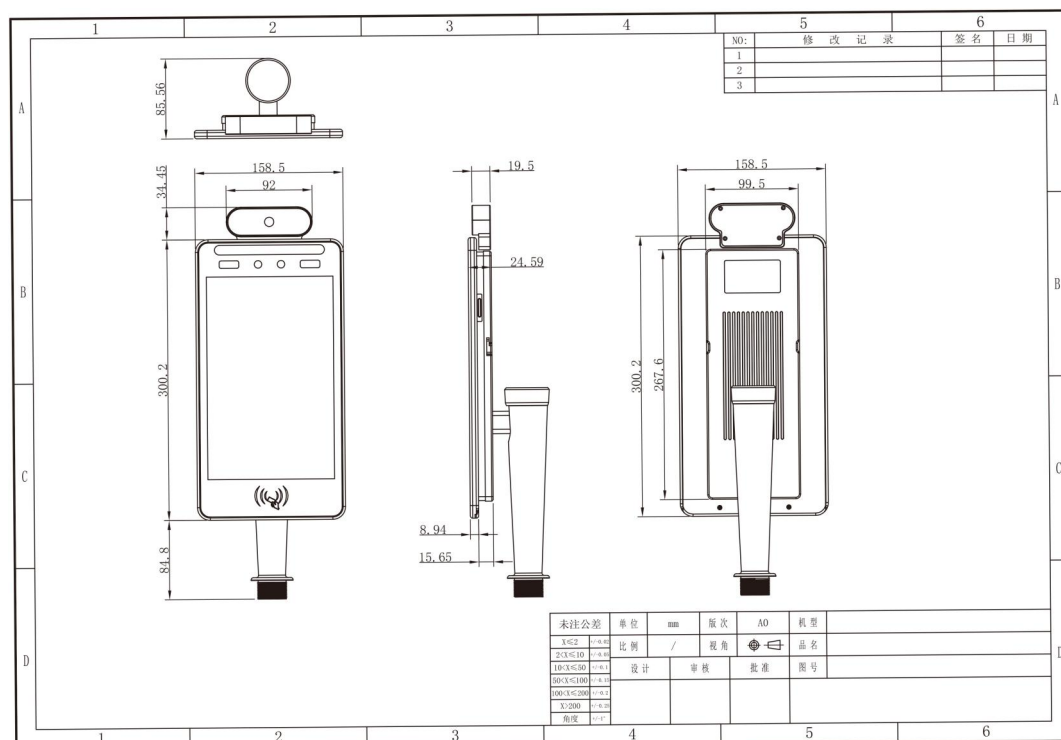

8" Thermal tablet drawing

10" Thermal tablet drawing

Thermal Tablet

Thermal Tablet		
Model	FS800/FS100	
Camera	Resolution	200Wpixel
	Type	Binocular wide dynamic camera
	Focus distance	30-50cm suggested
	White balance	automatically
Screen	Size	8.0 inch / 10 inch IPS lcd panel
	Resolution	800×1280
Processor	CPU	RK3288 quad-core
	RAM	EMMC 8G
Network module	Supports Ethernet and WIFI	
Audio	Supports 2.5W / 4R speakers	
Accessories	Fill light	LED and IR dual fill light
Interface	Reset	X1
	Ethernet	X1
	USB2.0	X1
	12V DC	X1
	Relay	X1
	Wigan input	X1
	Wigan output	X1
	Function	Face Detection
Face library support		Up to 30,000
1: N face recognition		Support
1: 1 face comparison		Support
Stranger detection		Support
Identify distance configuration		Support
UI interface configuration		Support
Remote device upgrade		Support
Device interface		Interfaces include device, management, personnel/photo, management, record query, etc.